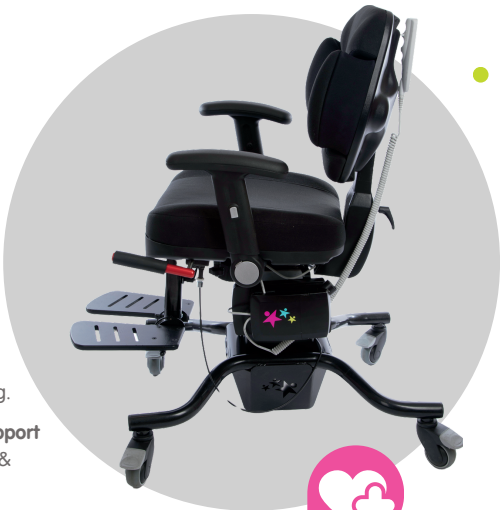

★ indiGO

6 designed for plus sized individuals with mild to moderate postural needs, who want to achieve enhanced independence

**MADE IN
BRITAIN**

smirthwaite
a prismhealthcare company

6

100

167-178
cm

L

smirthwaite.co.uk

key features

- ★ **Adjustable lumbar support** for comfort.
- ★ **Flip away armrests** for easy self-transferring.
- ★ **Contoured seat** for proper pelvic positioning.
- ★ **Adjustable thoracic support** for customised comfort & posture management.

key benefits

- ★ This smart and stylish chair is designed for teenagers for both school and home use, providing **comfort, postural support, and integration** into any classroom setting.
- ★ It **promotes independence** with user-operated brakes and customisation options in black or blue, **size 6** for larger individuals.
- ★ Available with an **electric hi-lo base** for easy height adjustments, catering to different postural needs.
- ★ **Levitex technology** is available as an added extra.