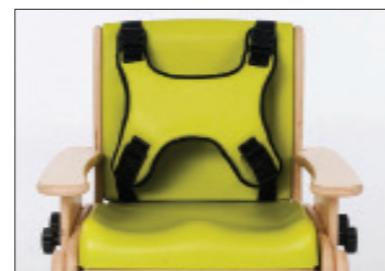

4-point harness³

Provides trunk support
Available in 3 colours & 4 sizes