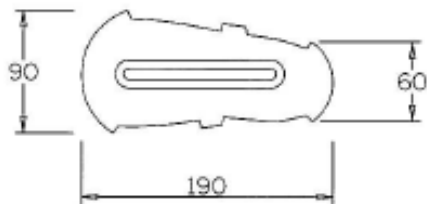

Heel Huggies

****All require 2 x M6 x 30 furniture bolts**

COCOON SANDALS (STD)

COCOON NARROW SANDALS

size 3 narrow

size 4 narrow

size 1 narrow

size 2 narrow

COCOA SANDALS

COCOA 3

COCOA 4

COCOA 1

COCOA 2

FERNDALE SANDALS

Heel Huggies Fitting Measurements

Product Codes	Depth	Max Circum	Min Circum
SIZE 1 HH001	50mm	160mm	130mm
SIZE 2 HH002	50mm	200mm	170mm
SIZE 3 HH003	75mm	240mm	210mm
SIZE 4 HH004	75mm	280mm	250mm
SIZE 5 HH005	90mm	310mm	280mm