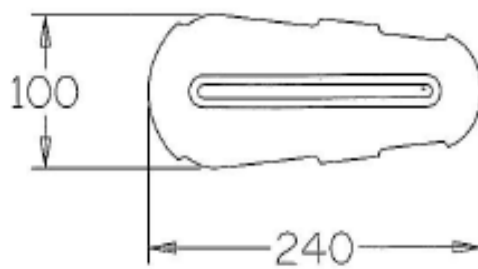

Heel Huggies

****All require 2 x M6 x 30 furniture bolts**

COCOON SANDALS (STD)

COCOON NARROW SANDALS

size 3 narrow

size 4 narrow

size 1 narrow

size 2 narrow

COCOA SANDALS

COCOA 3

COCOA 4

COCOA 1

COCOA 2

FERNDALE SANDALS

Heel Huggies Fitting Measurements

Product Codes	Depth	Max Circum	Min Circum
SIZE 1 HH001	50mm	160mm	130mm
SIZE 2 HH002	50mm	200mm	170mm
SIZE 3 HH003	75mm	240mm	210mm
SIZE 4 HH004	75mm	280mm	250mm
SIZE 5 HH005	90mm	310mm	280mm