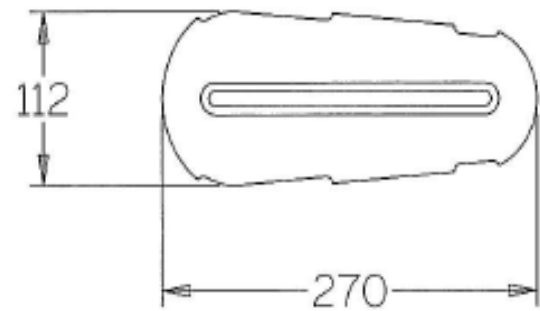

Heel Huggies

****All require 2 x M6 x 30 furniture bolts**

COCOON SANDALS (STD)

COCOON NARROW SANDALS

size 3 narrow

size 4 narrow

size 1 narrow

size 2 narrow

COCOA SANDALS

COCOA 3

COCOA 4

COCOA 1

COCOA 2

FERNDALE SANDALS

Heel Huggies Fitting Measurements

Product Codes	Depth	Max Circum	Min Circum
SIZE 1 HH001	50mm	160mm	130mm
SIZE 2 HH002	50mm	200mm	170mm
SIZE 3 HH003	75mm	240mm	210mm
SIZE 4 HH004	75mm	280mm	250mm
SIZE 5 HH005	90mm	310mm	280mm