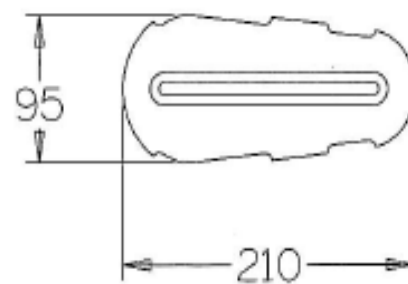

Heel Huggies

****All require 2 x M6 x 30 furniture bolts**

COCOON SANDALS (STD)

COCOON NARROW SANDALS

size 3 narrow

size 4 narrow

size 1 narrow

size 2 narrow

COCOA SANDALS

COCOA 3

COCOA 4

COCOA 1

COCOA 2

FERNDALE SANDALS

Heel Huggies Fitting Measurements

Product Codes	Depth	Max Circum	Min Circum
SIZE 1 HH001	50mm	160mm	130mm
SIZE 2 HH002	50mm	200mm	170mm
SIZE 3 HH003	75mm	240mm	210mm
SIZE 4 HH004	75mm	280mm	250mm
SIZE 5 HH005	90mm	310mm	280mm

Sandal Sizes

Sandal Model	Ferndale				Cocoa				Cocoon Narrow				Cocoon Standard				
Sandal size	1	2	3	4	1	2	3	4	1	2	3	4	0	1	2	3	4
Code	SL001	SL002	SL003	SL004	SL045	SL047	SL049	SL051	SL017	SL019	SL021	SL023	SL005	SL007	SL009	SL011	SL013
Shoe size (UK)																	
4	Available													Available			
5	Available				Available				Available					Available			
6	Available				Available				Available					Available			
7	Available	Available			Available					Available				Available			
8		Available			Available					Available				Available			
9		Available			Available						Available			Available	Available		
10		Available			Available	Available					Available			Available	Available		
11		Available	Available		Available	Available					Available			Available	Available		
12			Available		Available	Available					Available			Available	Available		
13			Available		Available	Available	Available				Available			Available	Available	Available	
1			Available		Available		Available				Available			Available		Available	
2			Available	Available	Available		Available				Available	Available		Available		Available	Available
3				Available	Available		Available				Available	Available		Available		Available	Available