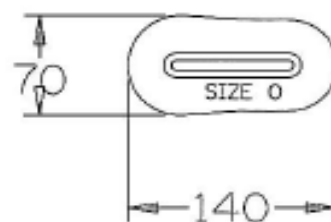

COCOA SANDALS

COCOA 3

COCOA 4

COCOA 1

COCOA 2

FERNDALE SANDALS

Heel Huggies Fitting Measurements

Product Codes	Depth	Max Circum	Min Circum
SIZE 1 HH001	50mm	160mm	130mm
SIZE 2 HH002	50mm	200mm	170mm
SIZE 3 HH003	75mm	240mm	210mm
SIZE 4 HH004	75mm	280mm	250mm
SIZE 5 HH005	90mm	310mm	280mm

Sandal Sizes

Sandal Model	Ferndale				Cocoa				Cocoon Narrow				Cocoon Standard				
Sandal size	1	2	3	4	1	2	3	4	1	2	3	4	0	1	2	3	4
Code	SL001	SL002	SL003	SL004	SL045	SL047	SL049	SL051	SL017	SL019	SL021	SL023	SL005	SL007	SL009	SL011	SL013
Shoe size (UK)																	
4	Available													Available			
5	Available				Available				Available					Available			
6	Available				Available				Available					Available			
7	Available	Available			Available					Available				Available			
8		Available			Available					Available				Available			
9		Available			Available						Available			Available	Available		
10		Available			Available	Available					Available			Available	Available		
11		Available	Available		Available	Available					Available			Available	Available		
12			Available		Available	Available					Available			Available	Available		
13			Available		Available	Available	Available				Available			Available	Available	Available	
1			Available		Available		Available				Available			Available		Available	
2			Available	Available	Available		Available				Available	Available		Available		Available	Available
3				Available	Available		Available				Available	Available		Available		Available	Available