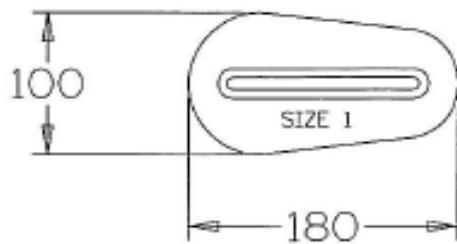

COCOA SANDALS

COCOA 3

COCOA 4

COCOA 1

COCOA 2

FERNDALE SANDALS

Heel Huggies Fitting Measurements

Product Codes	Depth	Max Circum	Min Circum
SIZE 1 HH001	50mm	160mm	130mm
SIZE 2 HH002	50mm	200mm	170mm
SIZE 3 HH003	75mm	240mm	210mm
SIZE 4 HH004	75mm	280mm	250mm
SIZE 5 HH005	90mm	310mm	280mm

Sandal Sizes

Sandal Model	Ferndale				Cocoa				Cocoon Narrow				Cocoon Standard				
Sandal size	1	2	3	4	1	2	3	4	1	2	3	4	0	1	2	3	4
Code	SL001	SL002	SL003	SL004	SL045	SL047	SL049	SL051	SL017	SL019	SL021	SL023	SL005	SL007	SL009	SL011	SL013
Shoe size (UK)																	
4	Available													Available			
5	Available				Available				Available					Available			
6	Available				Available				Available					Available			
7	Available	Available			Available					Available				Available			
8		Available			Available					Available				Available			
9		Available			Available						Available			Available	Available		
10		Available			Available	Available					Available			Available	Available		
11		Available	Available		Available	Available					Available			Available	Available		
12			Available		Available	Available					Available			Available	Available		
13			Available		Available	Available	Available				Available			Available	Available	Available	
1			Available		Available		Available				Available			Available		Available	
2			Available	Available	Available		Available				Available	Available		Available		Available	Available
3				Available	Available		Available				Available	Available		Available		Available	Available