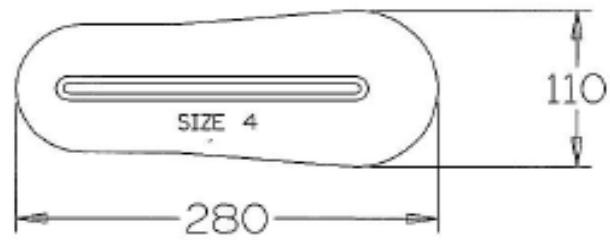

COCOA SANDALS

COCOA 3

COCOA 4

COCOA 1

COCOA 2

FERNDALE SANDALS

Heel Huggies Fitting Measurements

Product Codes	Depth	Max Circum	Min Circum
SIZE 1 HH001	50mm	160mm	130mm
SIZE 2 HH002	50mm	200mm	170mm
SIZE 3 HH003	75mm	240mm	210mm
SIZE 4 HH004	75mm	280mm	250mm
SIZE 5 HH005	90mm	310mm	280mm

Sandal Sizes

Sandal Model	Ferndale				Cocoa				Cocoon Narrow				Cocoon Standard				
Sandal size	1	2	3	4	1	2	3	4	1	2	3	4	0	1	2	3	4
Code	SL001	SL002	SL003	SL004	SL045	SL047	SL049	SL051	SL017	SL019	SL021	SL023	SL005	SL007	SL009	SL011	SL013
Shoe size (UK)																	
4	Available													Available			
5	Available				Available				Available					Available			
6	Available				Available				Available					Available			
7	Available	Available			Available					Available				Available			
8		Available			Available					Available				Available			
9		Available			Available						Available			Available	Available		
10		Available			Available	Available					Available			Available	Available		
11		Available	Available		Available	Available					Available			Available	Available		
12			Available		Available	Available					Available			Available	Available		
13			Available		Available	Available	Available				Available			Available	Available	Available	
1			Available		Available		Available				Available			Available		Available	
2			Available	Available	Available		Available				Available	Available		Available		Available	Available
3				Available	Available		Available				Available	Available		Available		Available	Available