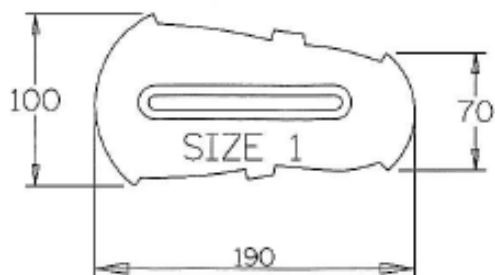

COCOON SANDALS (STD)