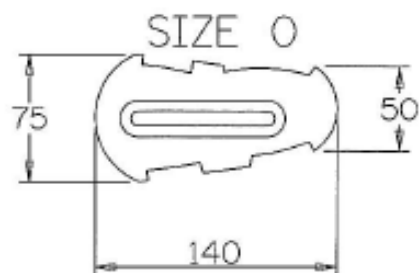

COCOON SANDALS (STD)