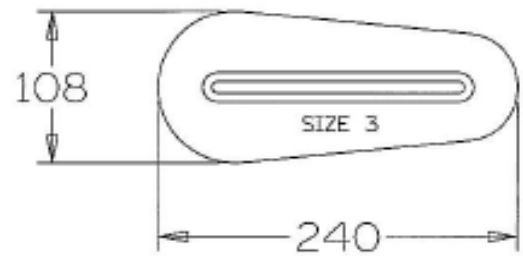

COCOA SANDALS

COCOA 3

COCOA 4

COCOA 1

COCOA 2

FERNDALE SANDALS

Heel Huggies Fitting Measurements

Product Codes	Depth	Max Circum	Min Circum
SIZE 1 HH001	50mm	160mm	130mm
SIZE 2 HH002	50mm	200mm	170mm
SIZE 3 HH003	75mm	240mm	210mm
SIZE 4 HH004	75mm	280mm	250mm
SIZE 5 HH005	90mm	310mm	280mm

Sandal Sizes

Sandal Model	Ferndale				Cocoa				Cocoon Narrow				Cocoon Standard				
Sandal size	1	2	3	4	1	2	3	4	1	2	3	4	0	1	2	3	4
Code	SL001	SL002	SL003	SL004	SL045	SL047	SL049	SL051	SL017	SL019	SL021	SL023	SL005	SL007	SL009	SL011	SL013
Shoe size (UK)																	
4	Available													Available			
5	Available				Available				Available					Available			
6	Available				Available				Available					Available			
7	Available	Available			Available					Available				Available			
8		Available			Available					Available				Available			
9		Available			Available						Available			Available	Available		
10		Available			Available	Available					Available			Available	Available		
11		Available	Available		Available	Available					Available			Available	Available		
12			Available		Available	Available					Available			Available	Available		
13			Available		Available	Available	Available				Available			Available	Available	Available	
1			Available		Available		Available				Available			Available		Available	
2			Available	Available	Available		Available				Available	Available		Available		Available	Available
3				Available	Available		Available				Available	Available		Available		Available	Available