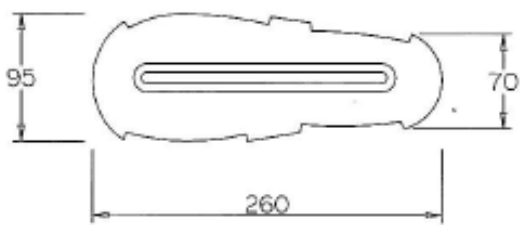

COCOON NARROW SANDALS

size 3 narrow