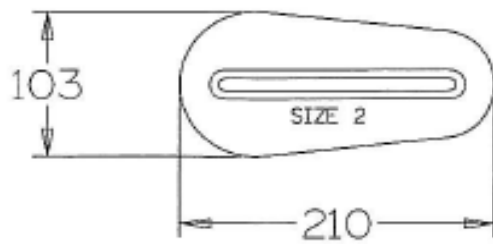

COCOA SANDALS

COCOA 3

COCOA 4

COCOA 1

COCOA 2

FERNDALE SANDALS

Heel Huggies Fitting Measurements

Product Codes	Depth	Max Circum	Min Circum
SIZE 1 HH001	50mm	160mm	130mm
SIZE 2 HH002	50mm	200mm	170mm
SIZE 3 HH003	75mm	240mm	210mm
SIZE 4 HH004	75mm	280mm	250mm
SIZE 5 HH005	90mm	310mm	280mm

Sandal Sizes

Sandal Model	Ferndale				Cocoa				Cocoon Narrow				Cocoon Standard				
Sandal size	1	2	3	4	1	2	3	4	1	2	3	4	0	1	2	3	4
Code	SL001	SL002	SL003	SL004	SL045	SL047	SL049	SL051	SL017	SL019	SL021	SL023	SL005	SL007	SL009	SL011	SL013
Shoe size (UK)																	
4	Available													Available			
5	Available				Available				Available					Available			
6	Available				Available				Available					Available			
7	Available	Available			Available					Available				Available			
8		Available			Available					Available				Available			
9		Available			Available						Available			Available	Available		
10		Available			Available	Available					Available			Available	Available		
11		Available	Available		Available	Available					Available			Available	Available		
12			Available		Available	Available					Available			Available	Available		
13			Available		Available	Available	Available				Available			Available	Available	Available	
1			Available		Available		Available				Available			Available		Available	
2			Available	Available	Available		Available				Available	Available		Available		Available	Available
3				Available	Available		Available				Available	Available		Available		Available	Available