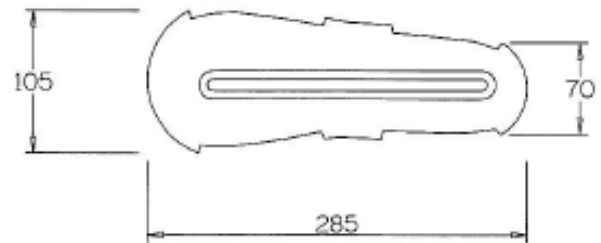

Heel Huggies

****All require 2 x M6 x 30 furniture bolts**

COCOON SANDALS (STD)

COCOON NARROW SANDALS

size 3 narrow

size 4 narrow

size 1 narrow

size 2 narrow

COCOA SANDALS

COCOA 3

COCOA 4

COCOA 1

COCOA 2

FERNDALE SANDALS

Heel Huggies Fitting Measurements

Product Codes	Depth	Max Circum	Min Circum
SIZE 1 HH001	50mm	160mm	130mm
SIZE 2 HH002	50mm	200mm	170mm
SIZE 3 HH003	75mm	240mm	210mm
SIZE 4 HH004	75mm	280mm	250mm
SIZE 5 HH005	90mm	310mm	280mm