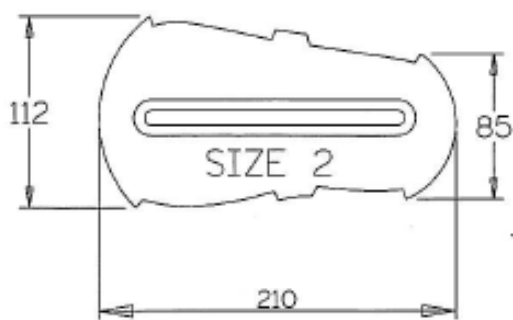

COCOON SANDALS (STD)