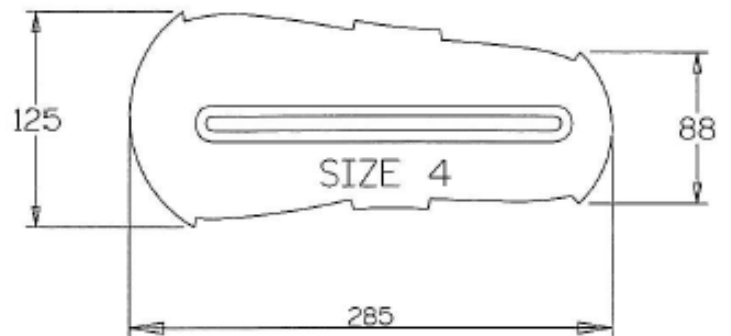

COCOON SANDALS (STD)