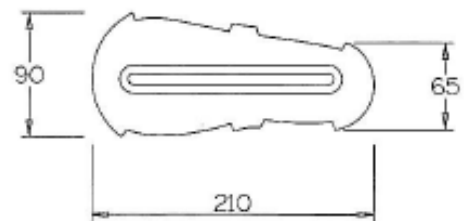

Heel Huggies

****All require 2 x M6 x 30 furniture bolts**

COCOON SANDALS (STD)

COCOON NARROW SANDALS

size 3 narrow

size 4 narrow

size 1 narrow

size 2 narrow

COCOA SANDALS

COCOA 3

COCOA 4

COCOA 1

COCOA 2

FERNDALE SANDALS

Heel Huggies Fitting Measurements

Product Codes	Depth	Max Circum	Min Circum
SIZE 1 HH001	50mm	160mm	130mm
SIZE 2 HH002	50mm	200mm	170mm
SIZE 3 HH003	75mm	240mm	210mm
SIZE 4 HH004	75mm	280mm	250mm
SIZE 5 HH005	90mm	310mm	280mm