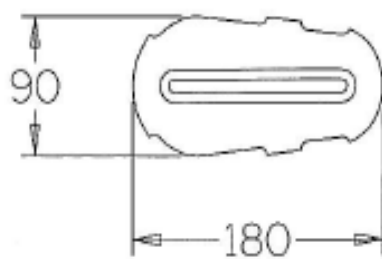

Heel Huggies

****All require 2 x M6 x 30 furniture bolts**

COCOON SANDALS (STD)

COCOON NARROW SANDALS

size 3 narrow

size 4 narrow

size 1 narrow

size 2 narrow

COCOA SANDALS

COCOA 3

COCOA 4

COCOA 1

COCOA 2

FERNDALE SANDALS

Heel Huggies Fitting Measurements

Product Codes	Depth	Max Circum	Min Circum
SIZE 1 HH001	50mm	160mm	130mm
SIZE 2 HH002	50mm	200mm	170mm
SIZE 3 HH003	75mm	240mm	210mm
SIZE 4 HH004	75mm	280mm	250mm
SIZE 5 HH005	90mm	310mm	280mm

Sandal Sizes

Sandal Model	Ferndale				Cocoa				Cocoon Narrow				Cocoon Standard				
Sandal size	1	2	3	4	1	2	3	4	1	2	3	4	0	1	2	3	4
Code	SL001	SL002	SL003	SL004	SL045	SL047	SL049	SL051	SL017	SL019	SL021	SL023	SL005	SL007	SL009	SL011	SL013
Shoe size (UK)																	
4	Available													Available			
5	Available				Available				Available					Available			
6	Available				Available				Available					Available			
7	Available	Available			Available					Available				Available			
8		Available			Available					Available				Available			
9		Available			Available						Available			Available	Available		
10		Available			Available	Available					Available			Available	Available		
11		Available	Available		Available	Available					Available			Available	Available		
12			Available		Available	Available					Available			Available	Available		
13			Available		Available	Available	Available				Available			Available	Available	Available	
1			Available		Available		Available				Available			Available		Available	
2			Available	Available	Available		Available				Available	Available		Available		Available	Available
3				Available	Available		Available				Available	Available		Available		Available	Available