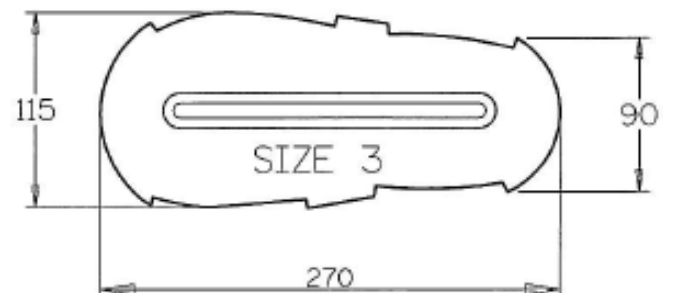

COCOON SANDALS (STD)